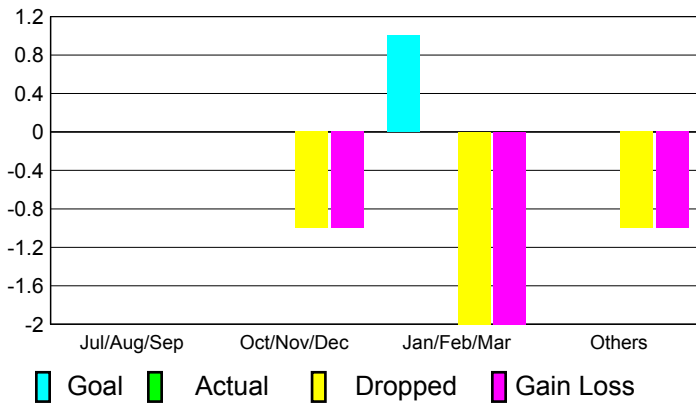

2010-2011 GMT Reports for District (or Undistricted) **District J 1**

GMT: **Mr. Pedro Mario Marrello**

Location: **URUGUAY**

GMT CA: **3**

CLUBS

Club Results 2010-2011

Clubs 2009-2010

Month	New Club Goal	Actual New Clubs	Actual Dropped Clubs	Gain/Loss of Clubs	Gain/Loss of Clubs
Jul/Aug/Sep	0	0	0	0	0
Oct/Nov/Dec	0	0	-1	-1	0
Jan/Feb/Mar	1	0	-2	-2	0
Apr/May/Jun	0	0	-1	-1	0
Totals	1	0	-4	-4	0

Club Results 2010-2011

Goal, New, Dropped, Gain/Loss

Comparison of Club Gain/Loss

Current Year Compared to the Previous Year