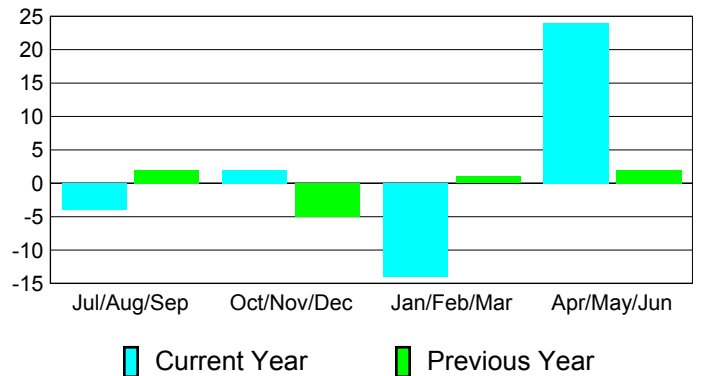

Gender Comparison 2010-2011

Jul/Aug/Sep

Oct/Nov/Dec

Jan/Feb/Mar

Apr/May/Jun

Male

Female